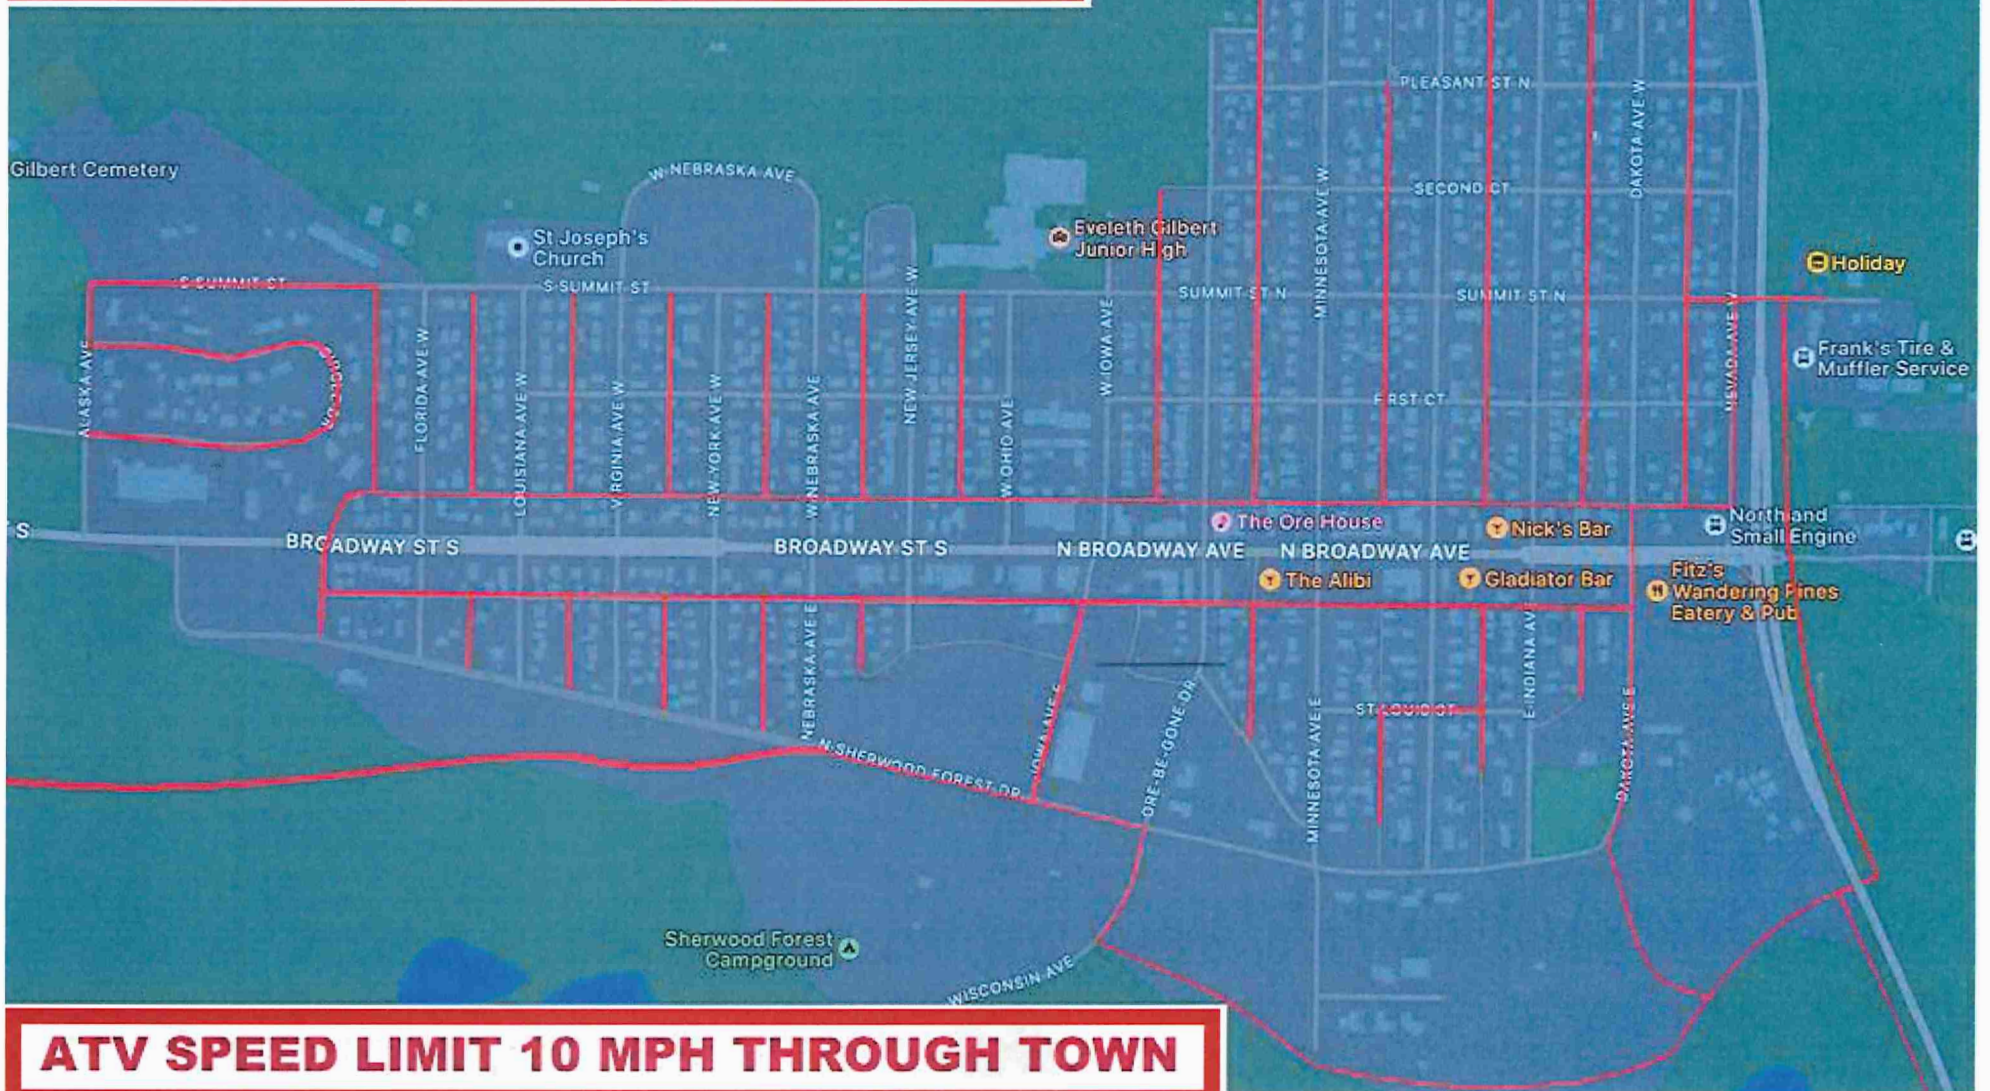

GILBERT, MINNESOTA ATV ROUTE

ATV SPEED LIMIT 10 MPH THROUGH TOWN